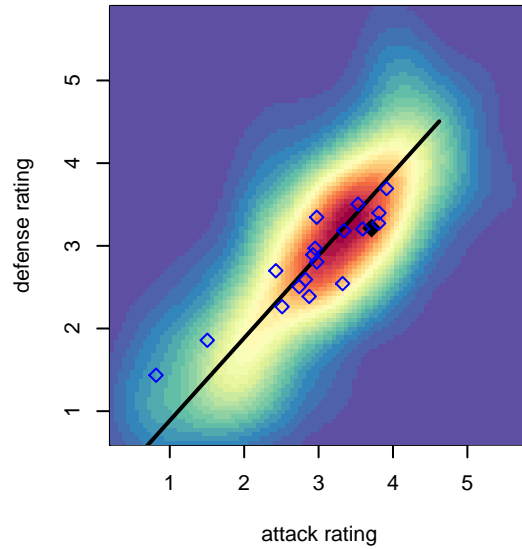

Harbor Premier Green G01

Harbor FC
 Gig Harbor, WA
 G01 total strength=1799
 attack=40.94 defense=24.91
 spr league = Win RCL G01 Div 2
 notes= Megson 2013, 2014

alt names used:
 Harbor Premier G01
 Harbor Soccer GU12 Green

Venues played:
 2016 Showcase of Champions U16/15 Diamon
 2016 RVS Classic GU16
 2016 Win RCL G01 Div 2
 2016 PacNW Winter Classic Premier U16
 2016 WYS Presidents Cup G01 Division 1

Harbor Premier Green G01
 Dots are actual minus expected GF (blue circles) and GA (red triangles).
 Blue line is smoothed change in attack strength. Red is smoothed change in defense strength.

**attack and defense variance (black dot)
relative to other teams
and top 10 in region**

**attack and defense rating
relative to others at age
and all opponents in last 13 months**

**attack and defense rating
relative to others at age
and all opponents in last 13 months**

Performance relative to 13 month average

Performance relative to 13 month average

Distribution of opponents
 Red = Lose zone, Blue = Win zone, Green = Even
 Black line separates win/lose zones

lot. A=Neither has attack advantage, B=Opponent has both attack and defense advantage, C=Opponent has both attack and defense disadvantage, D=Both have