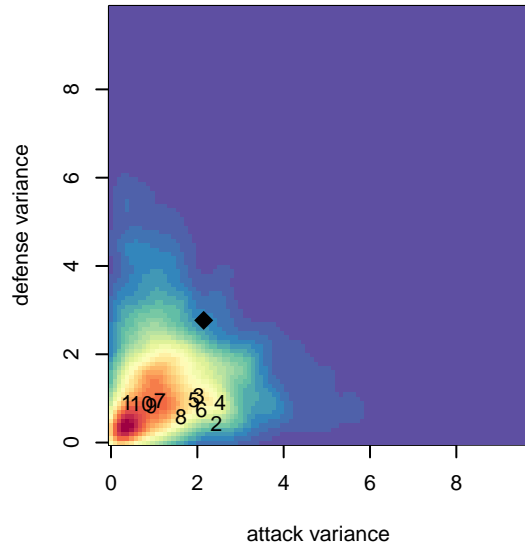

Harbor Premier Green G01

Harbor FC
 Gig Harbor, WA
 G01 total strength=1799
 attack=40.94 defense=24.91
 spr league = Win RCL G01 Div 2
 notes= Megson 2013, 2014

alt names used:
 Harbor Premier G01
 Harbor Soccer GU12 Green

Venues played:
 2016 Showcase of Champions U16/15 Diamon
 2016 RVS Classic GU16
 2016 Win RCL G01 Div 2
 2016 PacNW Winter Classic Premier U16
 2016 WYS Presidents Cup G01 Division 1

Harbor Premier Green G01
 Dots are actual minus expected GF (blue circles) and GA (red triangles).
 Blue line is smoothed change in attack strength. Red is smoothed change in defense strength.

**attack and defense variance (black dot)
relative to other teams
and top 10 in region**

**attack and defense rating
relative to others at age
and all opponents in last 13 months**

**attack and defense rating
relative to others at age
and all opponents in last 13 months**

Performance relative to 13 month average

Performance relative to 13 month average

Distribution of opponents
 Red = Lose zone, Blue = Win zone, Green = Even
 Black line separates win/lose zones

lot. A=Neither has attack advantage, B=Opponent has both attack and defense advantage, C=Opponent has both attack and defense disadvantage, D=Both have