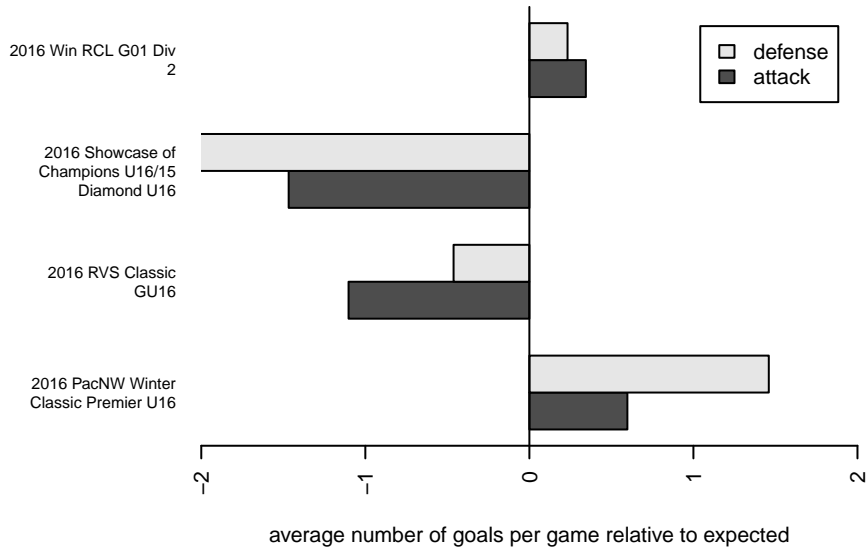

Venues played:
 2016 Showcase of Champions U16/15 Diamon
 2016 RVS Classic GU16
 2016 Win RCL G01 Div 2
 2016 PacNW Winter Classic Premier U16
 2016 WYS Presidents Cup G01 Division 1

Harbor Premier Green G01
 Dots are actual minus expected GF (blue circles) and GA (red triangles).
 Blue line is smoothed change in attack strength. Red is smoothed change in defense strength.

**attack and defense variance (black dot)
relative to other teams
and top 10 in region**

**attack and defense rating
relative to others at age
and all opponents in last 13 months**

**attack and defense rating
relative to others at age
and all opponents in last 13 months**

Performance relative to 13 month average

Performance relative to 13 month average

Distribution of opponents
 Red = Lose zone, Blue = Win zone, Green = Even
 Black line separates win/lose zones

lot. A=Neither has attack advantage, B=Opponent has both attack and defense advantage, C=Opponent has both attack and defense disadvantage, D=Both have