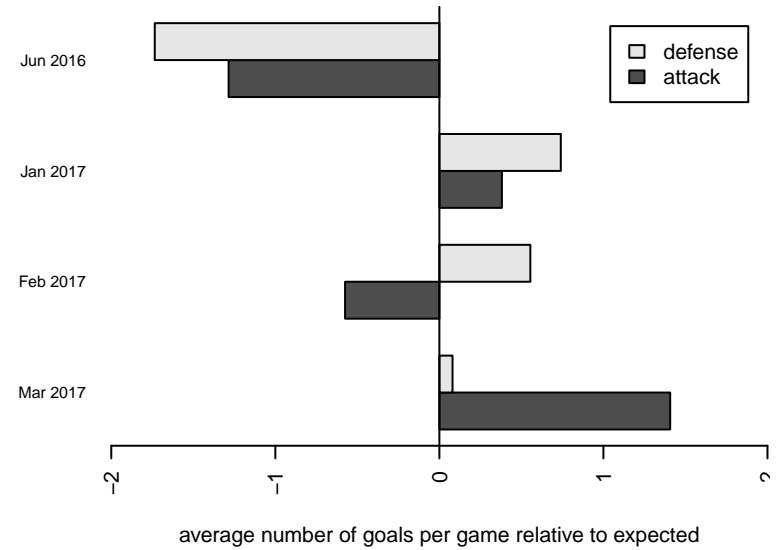

Venues played:
 2016 Showcase of Champions U16/15 Diamon
 2016 RVS Classic GU16
 2016 Win RCL G01 Div 2
 2016 PacNW Winter Classic Premier U16
 2016 WYS Presidents Cup G01 Division 1

Harbor Premier Green G01
 Dots are actual minus expected GF (blue circles) and GA (red triangles).
 Blue line is smoothed change in attack strength. Red is smoothed change in defense strength.

**attack and defense variance (black dot)
relative to other teams
and top 10 in region**

**attack and defense rating
relative to others at age
and all opponents in last 13 months**

**attack and defense rating
relative to others at age
and all opponents in last 13 months**

Performance relative to 13 month average

Performance relative to 13 month average

Distribution of opponents
 Red = Lose zone, Blue = Win zone, Green = Even
 Black line separates win/lose zones

lot. A=Neither has attack advantage, B=Opponent has both attack and defense advantage, C=Opponent has both attack and defense disadvantage, D=Both have