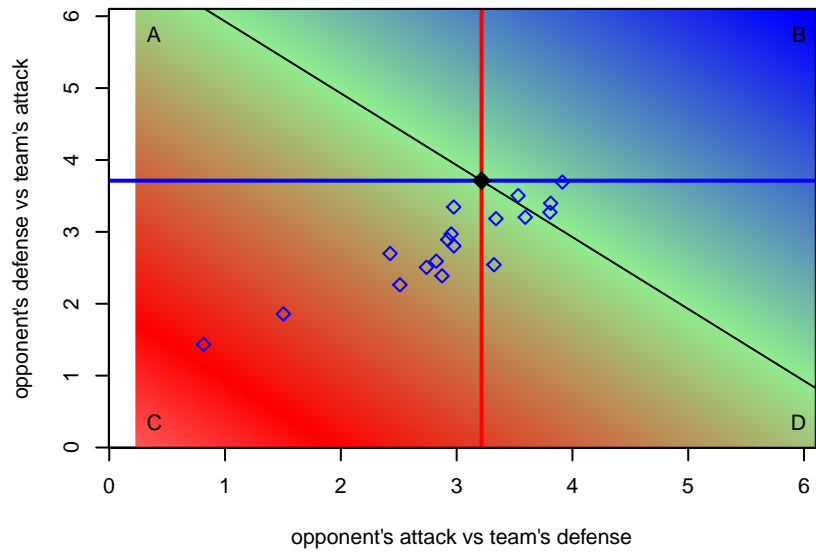

Venues played:
 2016 Showcase of Champions U16/15 Diamon
 2016 RVS Classic GU16
 2016 Win RCL G01 Div 2
 2016 PacNW Winter Classic Premier U16
 2016 WYS Presidents Cup G01 Division 1

Harbor Premier Green G01
 Dots are actual minus expected GF (blue circles) and GA (red triangles).
 Blue line is smoothed change in attack strength. Red is smoothed change in defense strength.

**attack and defense variance (black dot)
relative to other teams
and top 10 in region**

**attack and defense rating
relative to others at age
and all opponents in last 13 months**

**attack and defense rating
relative to others at age
and all opponents in last 13 months**

Performance relative to 13 month average

Performance relative to 13 month average

Distribution of opponents
 Red = Lose zone, Blue = Win zone, Green = Even
 Black line separates win/lose zones

lot. A=Neither has attack advantage, B=Opponent has both attack and defense advantage, C=Opponent has both attack and defense disadvantage, D=Both have