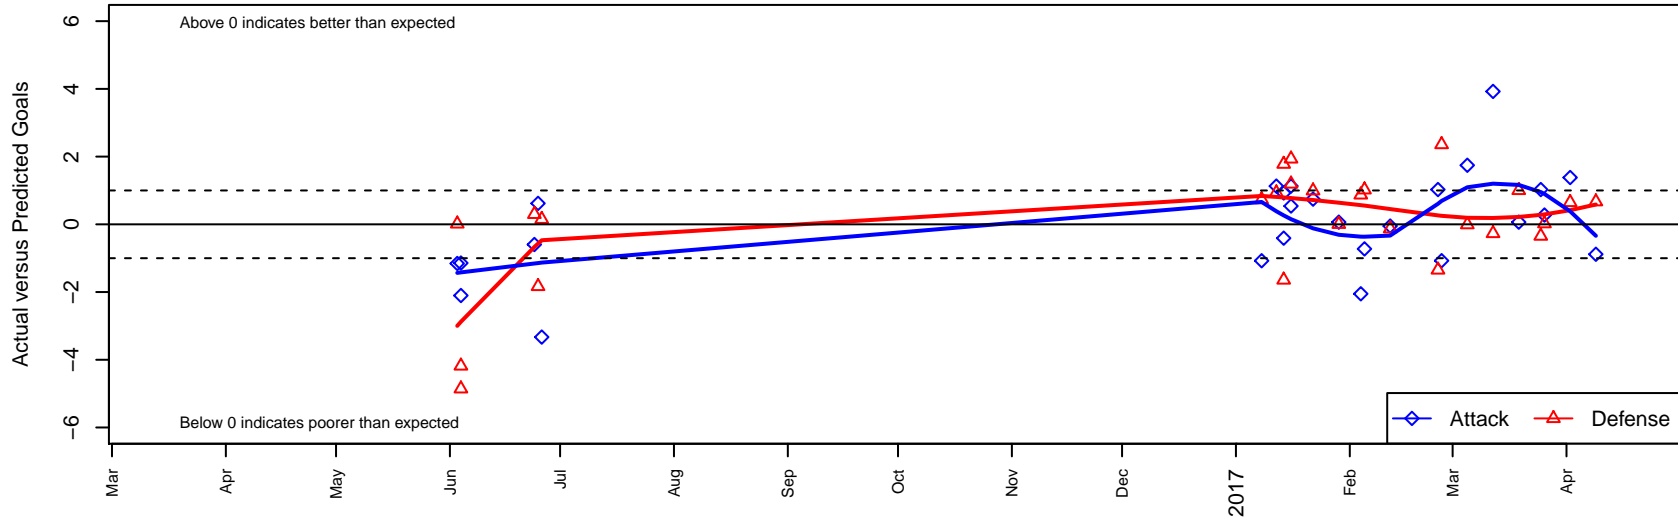

Harbor Premier Green G01

Harbor FC
 Gig Harbor, WA
 G01 total strength=1799
 attack=40.94 defense=24.91
 spr league = Win RCL G01 Div 2
 notes= Megson 2013, 2014

alt names used:
 Harbor Premier G01
 Harbor Soccer GU12 Green

Venues played:
 2016 Showcase of Champions U16/15 Diamon
 2016 RVS Classic GU16
 2016 Win RCL G01 Div 2
 2016 PacNW Winter Classic Premier U16
 2016 WYS Presidents Cup G01 Division 1

Harbor Premier Green G01
 Dots are actual minus expected GF (blue circles) and GA (red triangles).
 Blue line is smoothed change in attack strength. Red is smoothed change in defense strength.

**attack and defense variance (black dot)
relative to other teams
and top 10 in region**

**attack and defense rating
relative to others at age
and all opponents in last 13 months**

**attack and defense rating
relative to others at age
and all opponents in last 13 months**

Performance relative to 13 month average

Performance relative to 13 month average

Distribution of opponents
 Red = Lose zone, Blue = Win zone, Green = Even
 Black line separates win/lose zones

lot. A=Neither has attack advantage, B=Opponent has both attack and defense advantage, C=Opponent has both attack and defense disadvantage, D=Both have