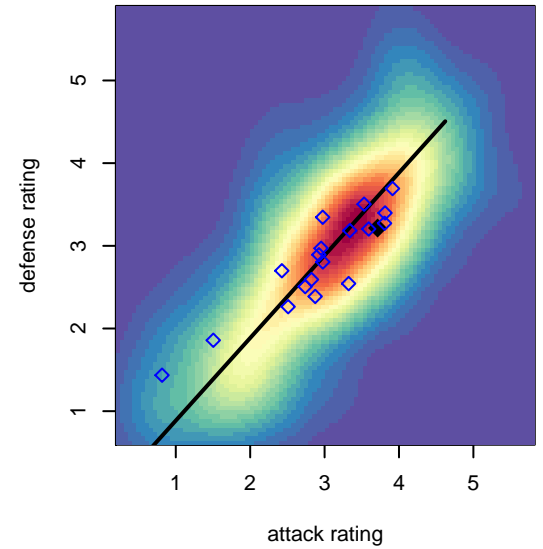

Harbor Premier Green G01

Harbor FC
 Gig Harbor, WA
 G01 total strength=1799
 attack=40.94 defense=24.91
 spr league = Win RCL G01 Div 2
 notes= Megson 2013, 2014

alt names used:
 Harbor Premier G01
 Harbor Soccer GU12 Green

Venues played:
 2016 Showcase of Champions U16/15 Diamon
 2016 RVS Classic GU16
 2016 Win RCL G01 Div 2
 2016 PacNW Winter Classic Premier U16
 2016 WYS Presidents Cup G01 Division 1

Harbor Premier Green G01
 Dots are actual minus expected GF (blue circles) and GA (red triangles).
 Blue line is smoothed change in attack strength. Red is smoothed change in defense strength.

**attack and defense variance (black dot)
relative to other teams
and top 10 in region**

**attack and defense rating
relative to others at age
and all opponents in last 13 months**

**attack and defense rating
relative to others at age
and all opponents in last 13 months**

Performance relative to 13 month average

Performance relative to 13 month average

Distribution of opponents
 Red = Lose zone, Blue = Win zone, Green = Even
 Black line separates win/lose zones

lot. A=Neither has attack advantage, B=Opponent has both attack and defense advantage, C=Opponent has both attack and defense disadvantage, D=Both have